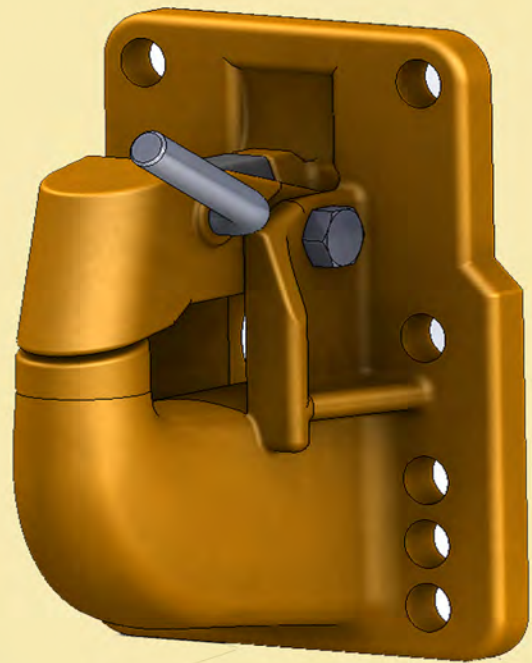

43 Years In Business

Attachments

We have designed our tow plate to be compatible with most major attachments on the market and use a “standard” bolt pattern so you can get the most out of your equipment.

Pintle Hitches

With air latch

Without air latch