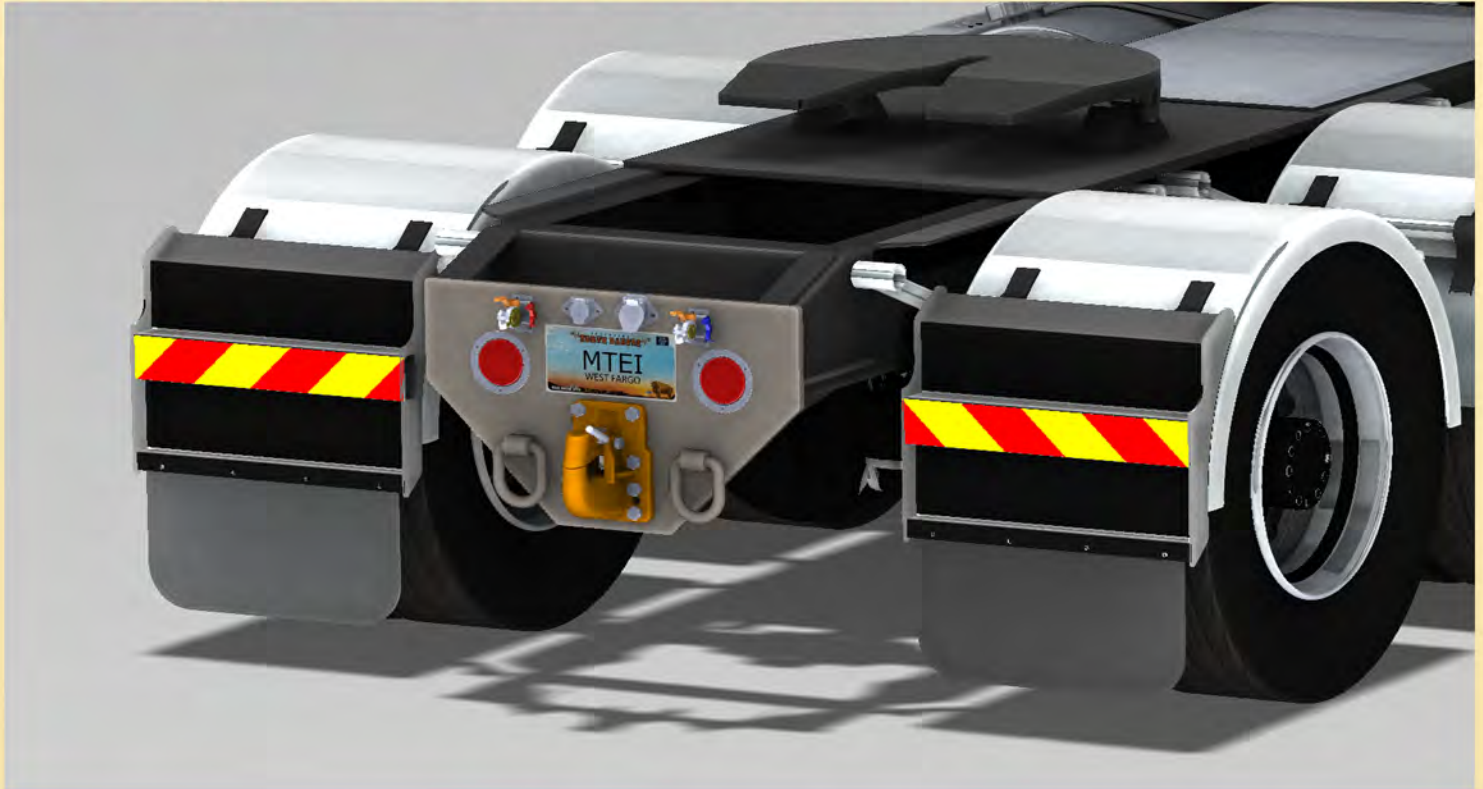

## “The Farmer’s Friend”

A versatile fully adaptable towing assembly that allows you to tow your heavy implements and equipment safely with your semi.

Choose one of our instock attachments or we can custom design any type of receiver assembly to fit your needs.

# **Tow Plates**

**MTEI Tow Plates are made with 3/4" thick high grade steel and are lazer cut with perfection. These tow plates feature 12" support gussets and are available with or without tail light and accessory holes.**