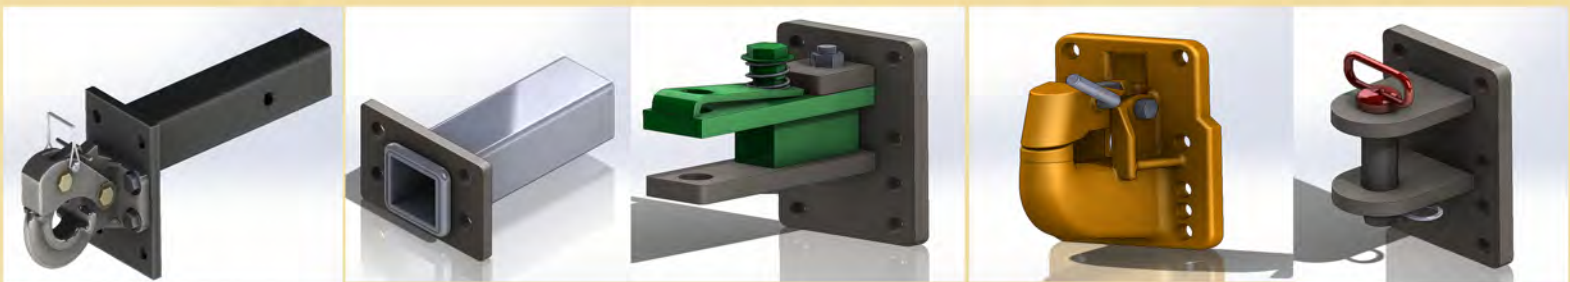

## “The Farmer’s Friend”

A versatile fully adaptable towing assembly that allows you to tow your heavy implements and equipment safely with your semi.

Choose one of our instock attachments or we can custom design any type of receiver assembly to fit your needs.

# **Tow Plates**

**MTEI Tow Plates are made with 3/4" thick high grade steel and are lazer cut with perfection. These tow plates feature 12" support gussets and are available with or without tail light and accessory holes.**